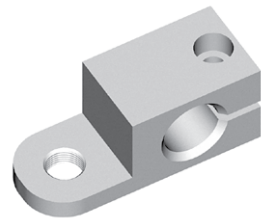

SENVEX Framing Overview

Profiles

p.893

Flat Connectors

p.894

Angle Connectors

p.895

Slotted Brackets

p.896

Value Brackets

p.897

Large Slotted Brackets

p.900

Profile to Round Blocks

p.898

Round Mounting Blocks

p.899

Round Mounting Connectors

p.901

Threaded Angle Adaptors

p.902

Smooth Extensions

p.904

Threaded Extensions