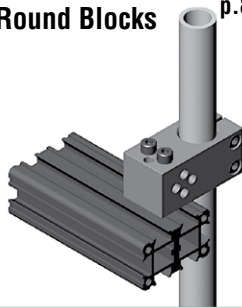

SENVEX Framing Overview

Profiles

p.893

Flat Connectors

p.894

Angle Connectors

p.895

Slotted Brackets

p.896

Value Brackets

p.897

Large Slotted Brackets

p.900

Profile to Round Blocks

p.898

Round Mounting Blocks

p.899

Round Mounting Connectors

p.901

Threaded Angle Adaptors

p.902

Smooth Extensions

p.904

Threaded Extensions