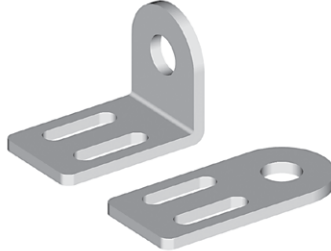

SENVEX Framing Overview

Profiles

p.893

Flat Connectors

p.894

Angle Connectors

p.895

Slotted Brackets

p.896

Value Brackets

p.897

Large Slotted Brackets

p.900

Profile to Round Blocks

p.898

Round Mounting Blocks

p.899

Round Mounting Connectors

p.901

Threaded Angle Adaptors

p.902

Smooth Extensions

p.904

Threaded Extensions